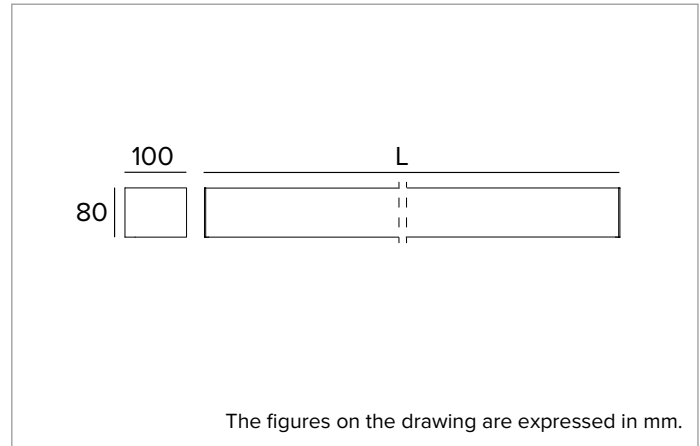

T025BX840ELPW | LOGICO EASY Stand Alone 100 - UGR19

Linear stand alone LED fixture for ceiling mounted or suspension installation

	4000K	H(m)	D(m)	E _{max} (lx)
	Ra80		88°	
Fixture Power	103W	1	1.94	3137
Source Flux	11536lm	2	3.88	784
Fixture Flux	11537lm	3	5.83	349
Efficacy	112lm/W	4	7.77	196
G0301	I _{max} =272cd/klm	I _{max}	3138cd	5
			9.71	125

Colour and finish: White

Dimensions: L=2340mm

Weight: 7.45Kg

Version: LINEAR

Degree of protection: IP40

Mechanical Resistance: IK02

ELECTRICAL CHARACTERISTICS

Integrated electronic ON-OFF driver. Luminaire compliant with EN 60598-2-22 for power supply from a centralised emergency system CPSS (Central Power Supply System), not incorporated in the luminaire - high risk areas excluded. The default power and flux are 100% in AC and 100% in DC.